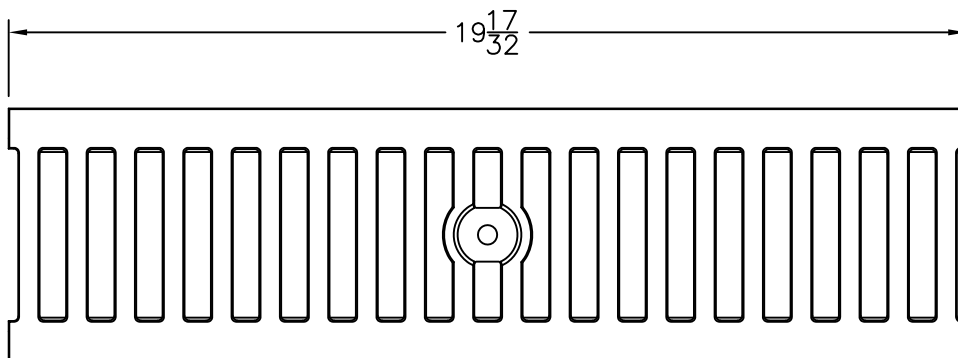

SPECIFICATION:

MEAGARD SLOTTED DUCTILE IRON OVERLAY GRATING  
FOR CLASS C 250 LOAD.

MEAGARD SLOTTED  
OVERLAY GRATE

SERIES

150450

Supplied By:

**TRENCHDRAIN  
SUPPLY**

877-903-7246

[www.trenchdrainsupply.com](http://www.trenchdrainsupply.com)

DATE: 1-17-00

DIMENSIONS ARE SUBJECT TO MANUFACTURER'S TOLERANCES AND CHANGE WITHOUT NOTICE.  
WE CAN ASSUME NO RESPONSIBILITY FOR USE OF SUPERSEDED OF VOID DATA.