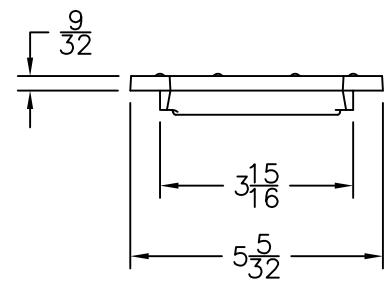

SPECIFICATION:

MEAGARD SLOTTED DUCTILE IRON OVERLAY GRATING  
FOR CLASS C 250 LOAD.

MEAGARD SLOTTED  
OVERLAY GRATE

SERIES

150450

Supplied By:

**TRENCHDRAIN  
SUPPLY**

877-903-7246

[www.trenchdrainsupply.com](http://www.trenchdrainsupply.com)

DATE: 1-17-00

DIMENSIONS ARE SUBJECT TO MANUFACTURER'S TOLERANCES AND CHANGE WITHOUT NOTICE.  
WE CAN ASSUME NO RESPONSIBILITY FOR USE OF SUPERSEDED OF VOID DATA.